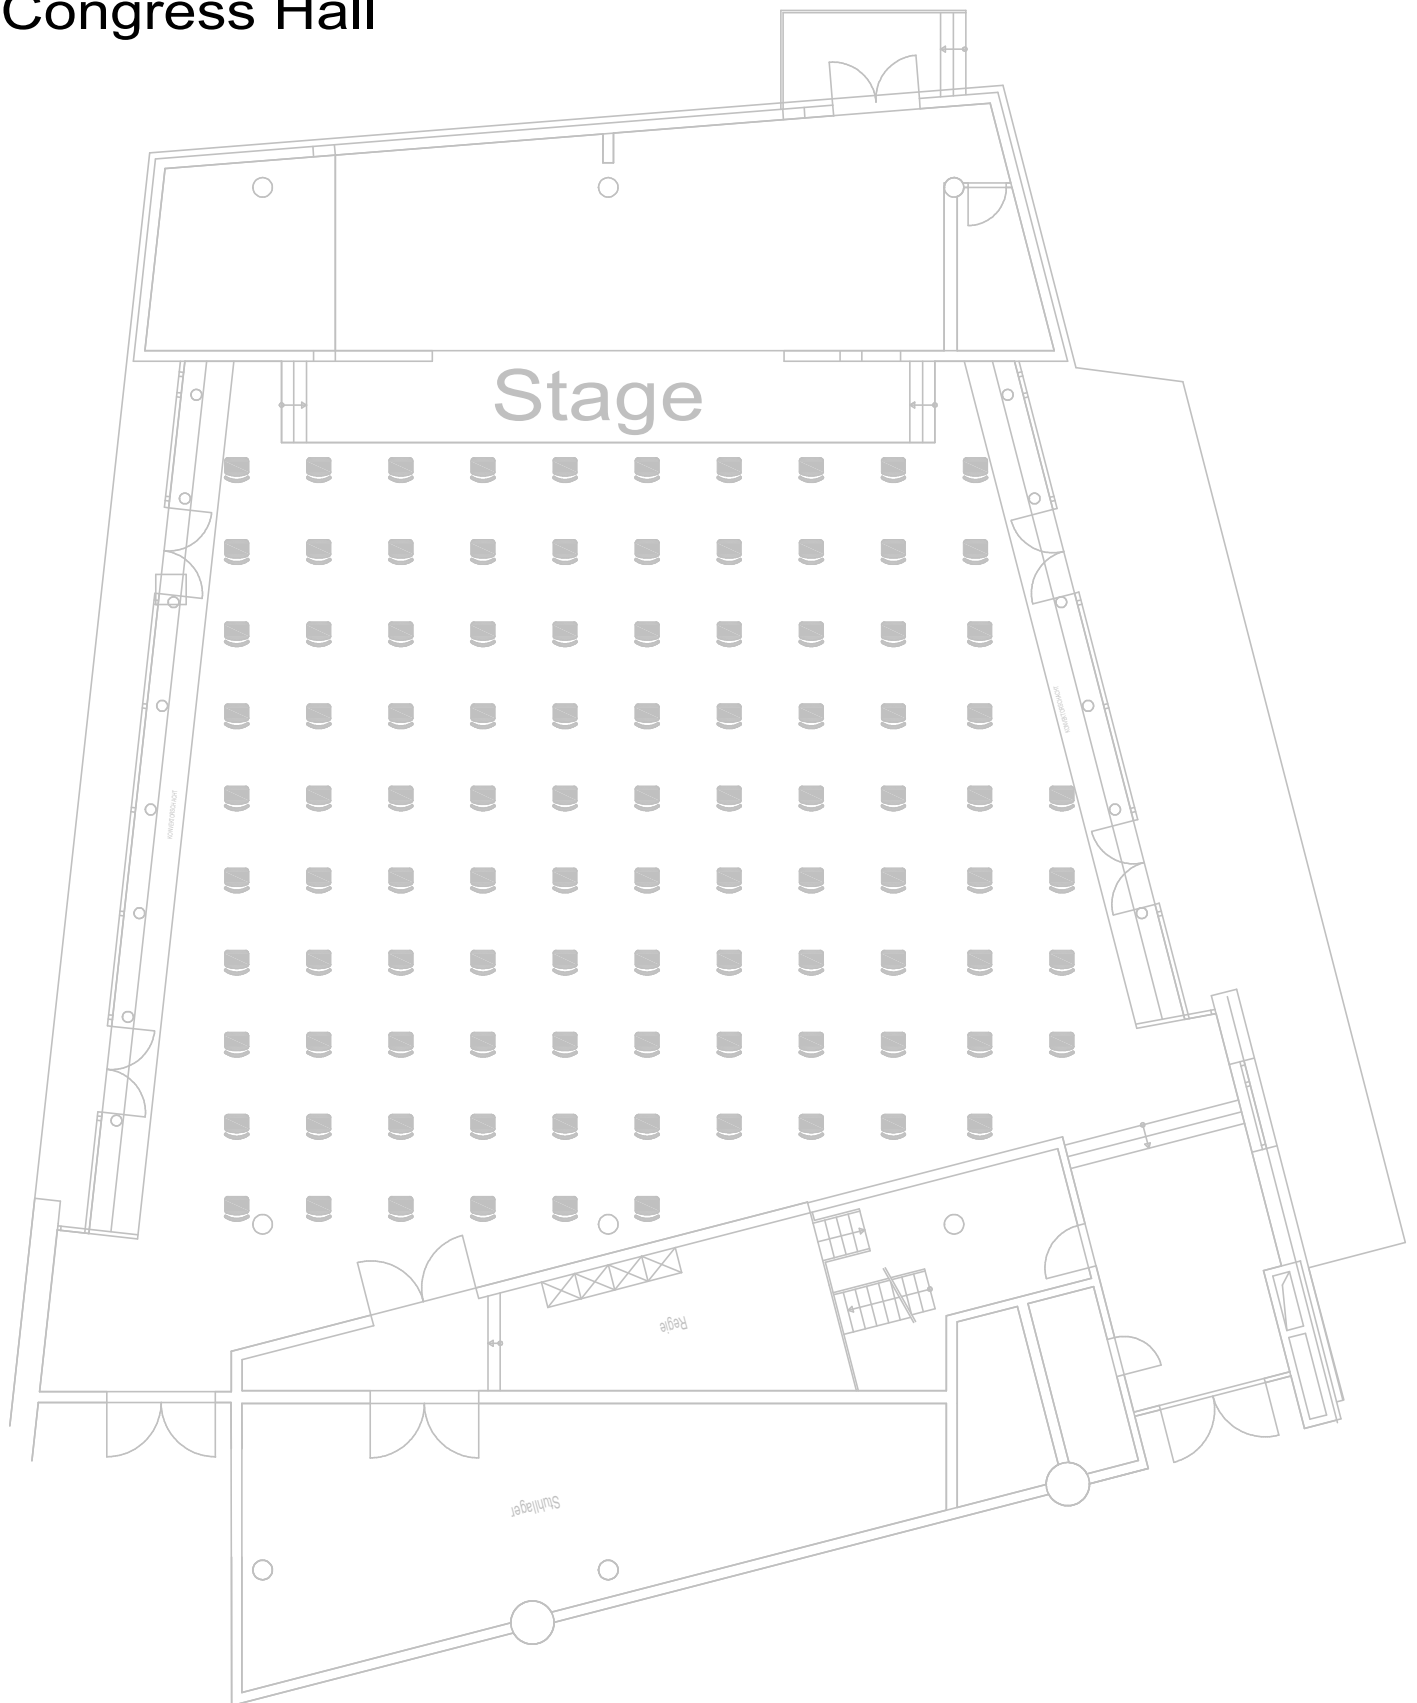

Congress Hall

Date:

Name:

up to 100 seats

DIN A4 - on the scale of 1:175

Kongresshotel Potsdam
Am Luftschiffhafen 1
14471 Potsdam
Tel. 0331 907-0
info@hukg.de
www.kongresshotel-potsdam.de