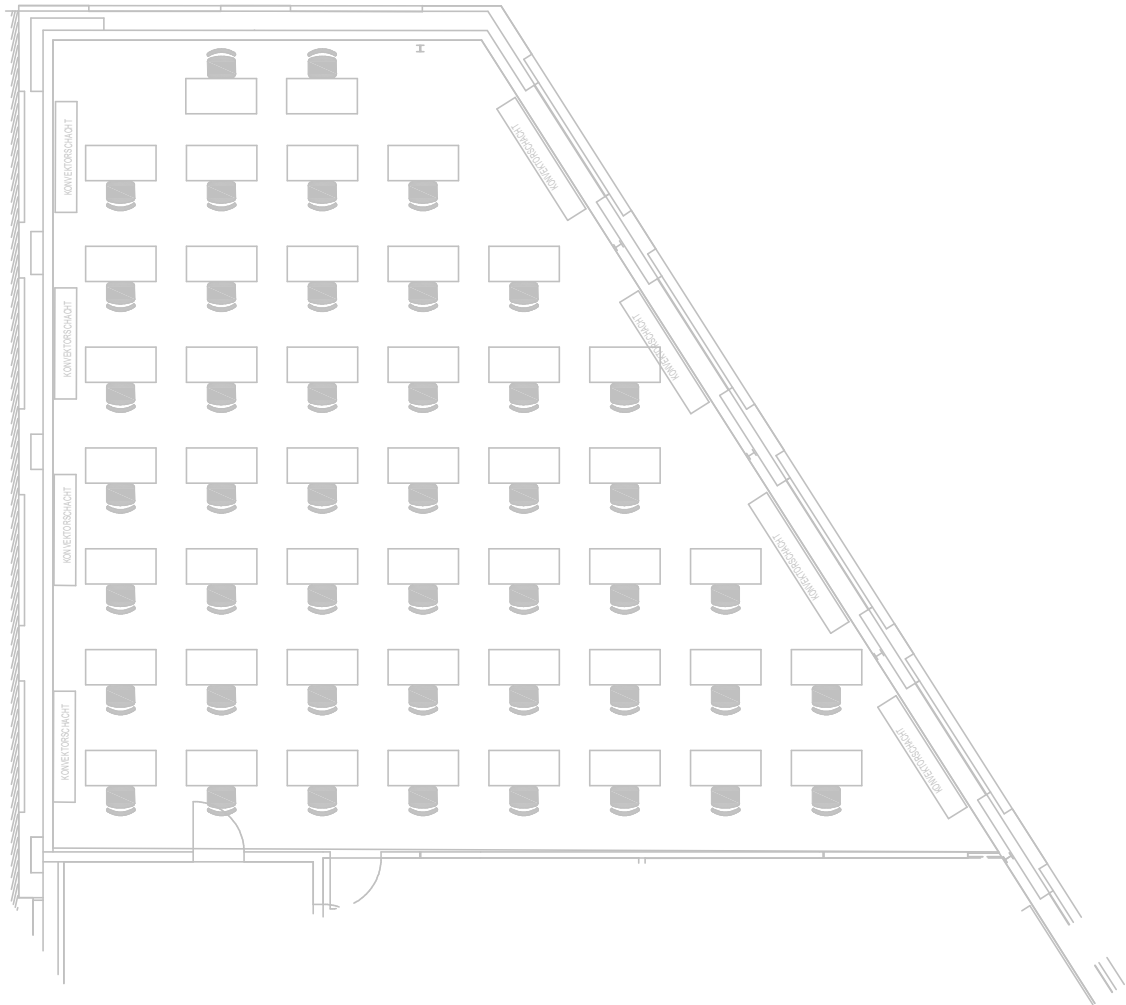

Large Conference Room 214

Parliamentary Seating

Date:
Name:
up to 46 seats
DIN A4 - on the scale of 1:150

Kongresshotel Potsdam
Am Luftschiffhafen 1
14471 Potsdam
Tel. 0331 907-0
info@hukg.de
www.kongresshotel-potsdam.de