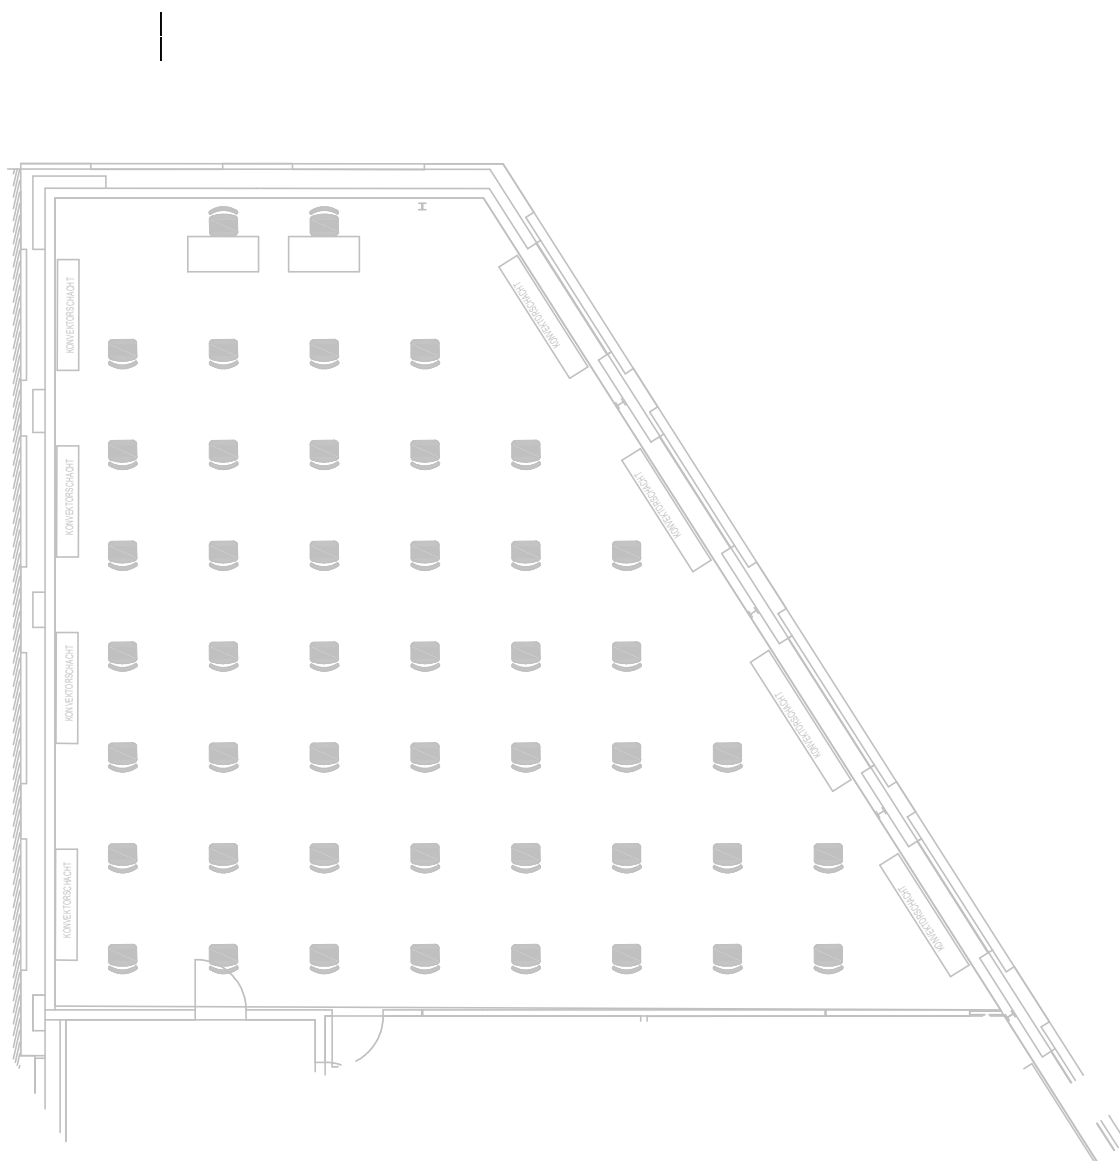

Large Conference Room 214

Theatre Seating

Date:

Name:

up to 46 seats

DIN A4 - on the scale of 1:150

Kongresshotel Potsdam
Am Luftschiffhafen 1
14471 Potsdam
Tel. 0331 907-0
info@hukg.de
www.kongresshotel-potsdam.de