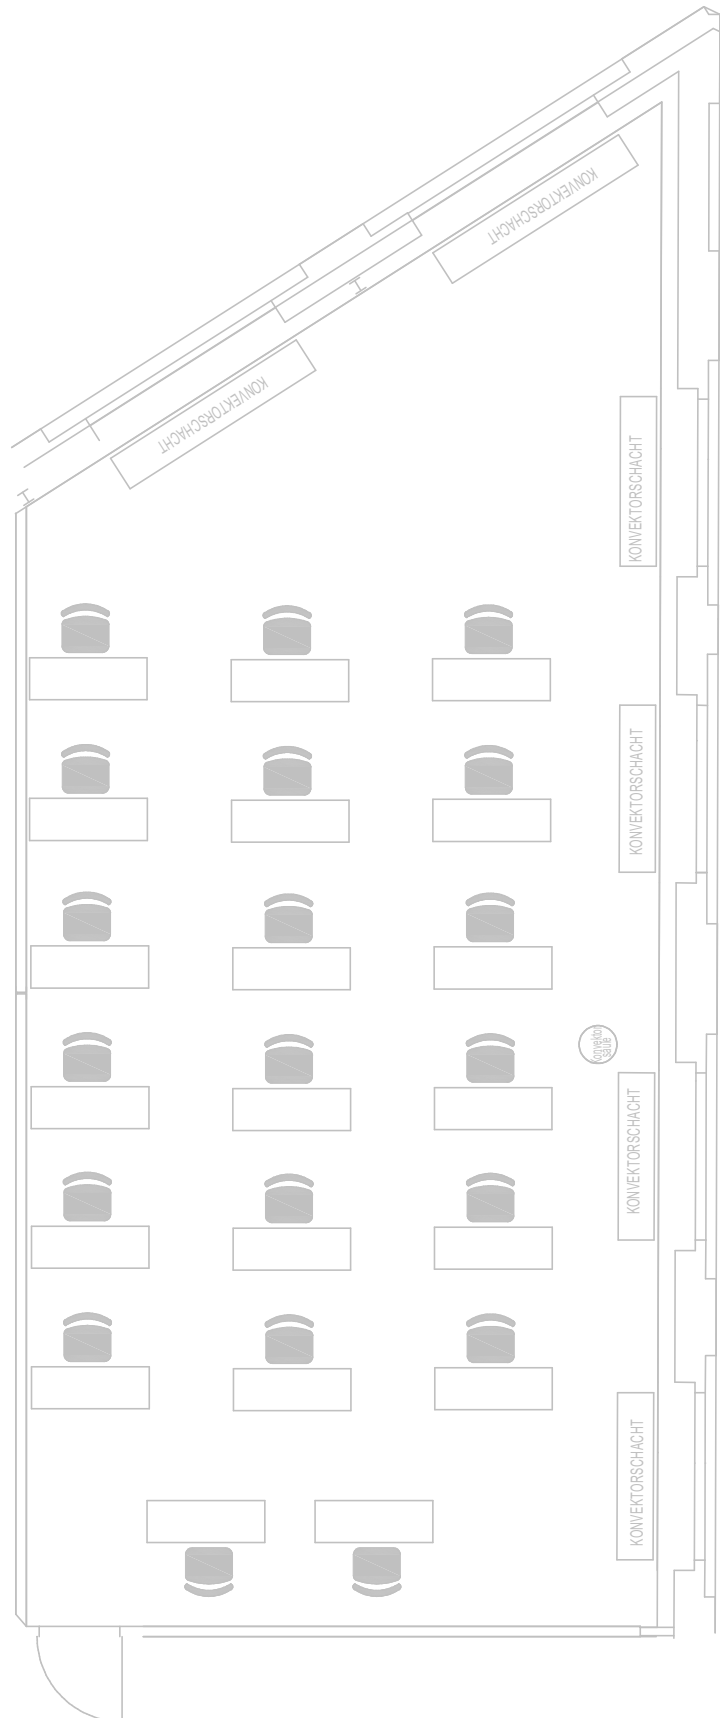

0.241

Date:
Name:
up to 20 seats
DIN A4 - on the scale of 1:90

Kongresshotel Potsdam
Am Luftschiffhafen 1
14471 Potsdam
Tel. 0331 907-0
info@hukg.de
www.kongresshotel-potsdam.de