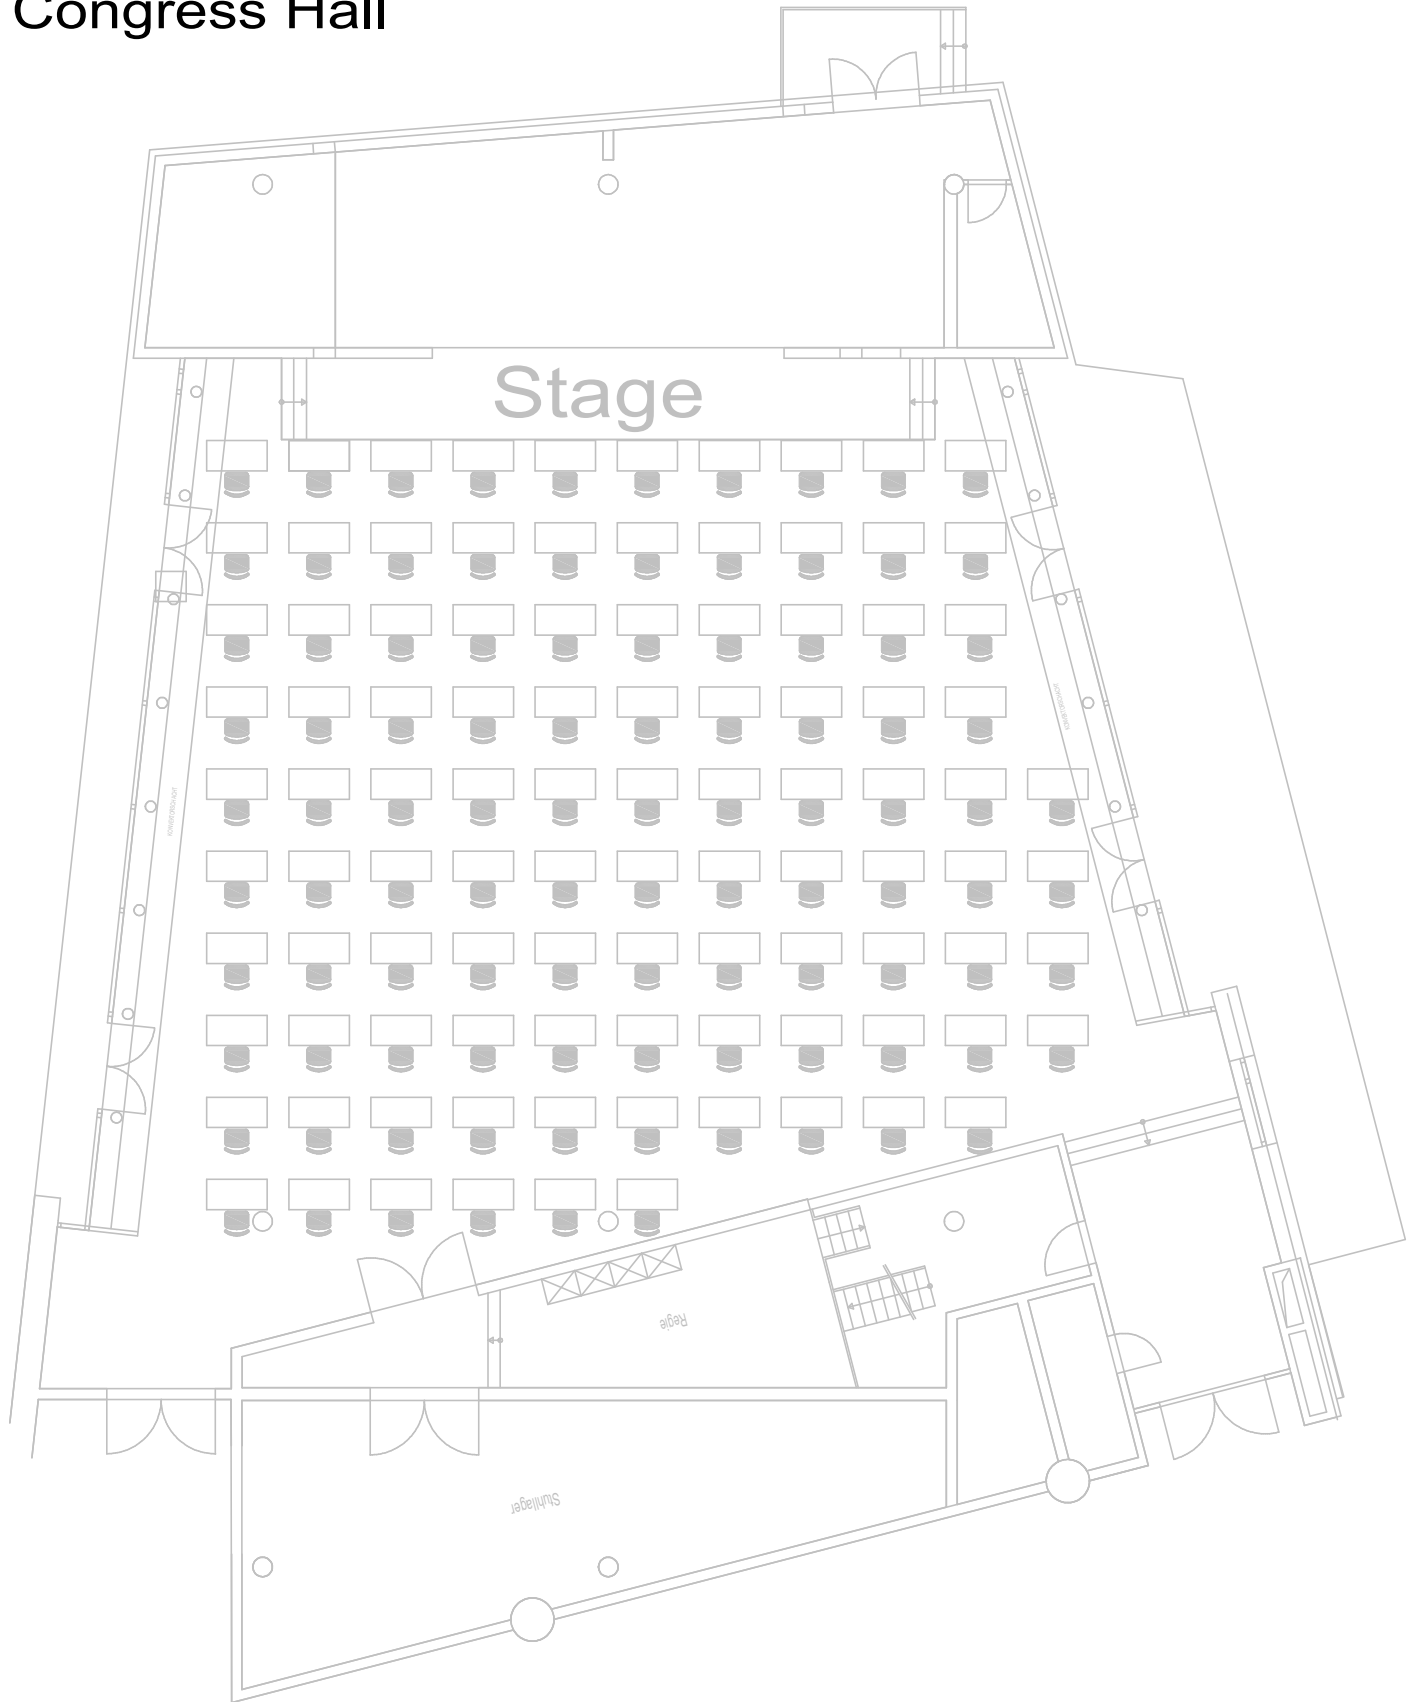

Congress Hall

Date:
Name:
up to 100 seats
DIN A4 - on the scale of 1:175

Kongresshotel Potsdam
Am Luftschiffhafen 1
14471 Potsdam
Tel. 0331 907-0
info@hukg.de
www.kongresshotel-potsdam.de